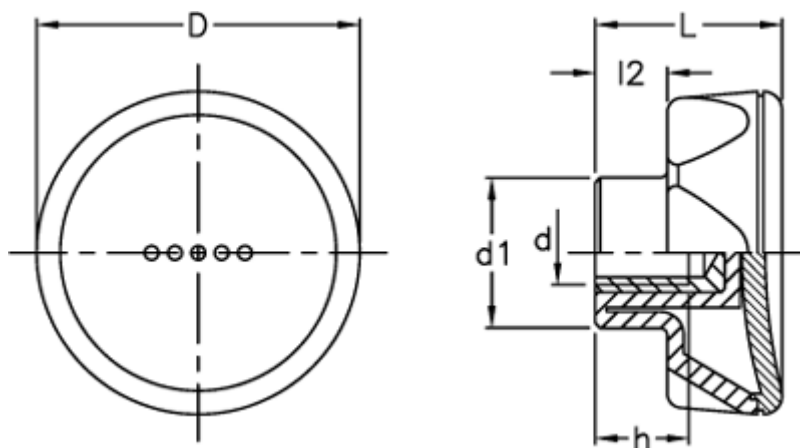

Article number: 23052214266

Description: E+G Lobe knob
ELK.56-B M8-C6 red centre cap

Measures

D	= 56
d1	= 26.5
d 6H	= M8
h	= 13
L	= 29
l2	= 11